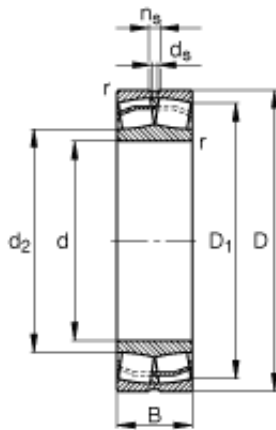

Consolated Bearing CO.,LTD

140 mm x 210 mm x 53 mm FAG 23028-E1-TVPB Spherical Roller Bearings

Bearing No. 23028-E1-TVPB

Size	140x210x53 mm
Bore Diameter	140 mm
Outer Diameter	210 mm
Width	53 mm
d	140 mm
D	210 mm
B	53 mm
D_1	192,3 mm
$D_{a \max}$	201,2 mm
d_2	155,4 mm
$d_{a \min}$	148,8 mm
d_s	4,8 mm
n_s	9,5 mm
$r_{a \max}$	2 mm
r_{\min}	2 mm
m	6 kg / Weight
C_r	570000 N / Dynamic load rating (radial)
e	0,22
Y_1	3,07
Y_2	4,57
C_{0r}	800000 N / Static load rating (radial)
Y_0	3

23028-E1-TVPB Bearing 2D drawings and 3D CAD models

Consolated Bearing CO.,LTD

n_G	3450 1/min / Limiting speed
n_B	2440 1/min
C_{ur}	76000 N / Fatigue limit load, radial