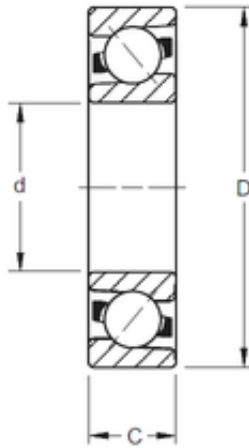

### 120 mm x 215 mm x 40 mm TIMKEN 7224WN MBR Angular Contact Ball Bearings

Bearing No. 7224WN MBR

Size	120x215x40 mm
Bore Diameter	120 mm
Outer Diameter	215 mm
Width	40 mm
d	120 mm
D	215 mm
B	40 mm
C	40 mm
Angle ( )	40 °
Weight	6,354 Kg
Basic dynamic load rating (C)	188 kN